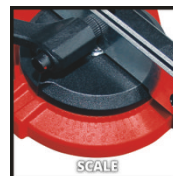

Logistic Data

- Product weight (kg) 1.68
- Gross weight (kg) 2.2
- Dimensions single packaging 285 x 220 x 170 mm
- Pieces per export carton 4 Pieces
- Gross weight of export carton 8.7 kg
- Dimensions export carton 590 x 460 x 190 mm
- Container quantity (20"/40"/40"HC) 1940 | 3880 | 4728