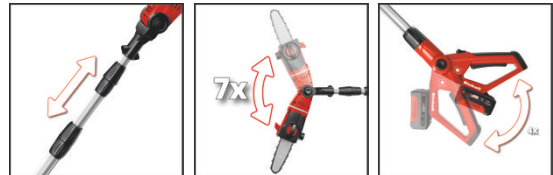

Technical Data

- Sword length	200 mm
- Cutting length	170 mm
- Cutting speed	3.76 m/s
- Length of telescope bar	183 - 277 cm