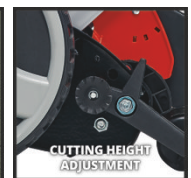

PXC SUPPORT

PERFECT CUTTING RESULT

CUTTING HEIGHT ADJUSTMENT

ADJUSTABLE DEFLECTOR

INCL. CATCH BAG

18 V

38 cm
LONG LIFE
HIGH-GRADE STEEL

4 LEVELS
14-38 mm