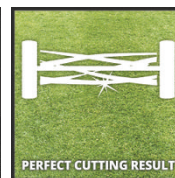

Features & Benefits

- Member of the Power X-Change family, 1x18V battery necessary
- Contactless, quiet and effortless cutting technology
- Ball bearing mowing spindle with 5 high-quality steel knives
- Precision-ground cutting knives of high-quality steel
- Quiet and environmentally-friendly
- Cutting results suitable for "golf course lawns"
- 4 stage cutting height adjustment 14-38 mm (14|23|32|38mm)
- Ergonomically formed, height-adjustable handlebar
- Removable 45 litre grass catch box
- Usable without PXC battery power (manual operation)
- Lawn-protecting wheels
- Adjustable rear-deflector (3 positions)
- Supplied without battery and charger (available separately)

PXC SUPPORT

PERFECT CUTTING RESULT

CUTTING HEIGHT ADJUSTMENT

ADJUSTABLE DEFLECTOR

INCL. CATCH BAG

18 V

38 cm
LONG LIFE
HIGH-GRADE STEEL

4 LEVELS
14-38 mm