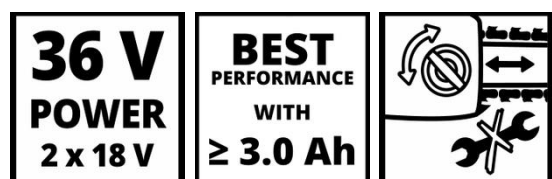

Features & Benefits

- Member of the Power X-Change family, 2x18 V batteries necessary
- TWIN-Pack technology: 2x18V Power X-Change batteries - more power
- Brushless motor - more power and longer running time
- Toolless chain tensioning and changing
- Robust OREGON quality sword and sharp chain
- Ergonomic handle with Softgrip
- Solid metal claw stop
- Automatic chain lubrication
- Oil reservoir with sight glass for automatic chain lubrication
- Kickback protection with instant chain brake
- Chain catch bolt
- Recommendation for optimum results: 2x3Ah battery & higher
- Supplied without battery and charger (available separately)

Technical Data

- | | |
|-----------------------|--------|
| - Sword length | 350 mm |
| - Max. cutting length | 33 cm |
| - Chain cutting speed | 15 m/s |
| - Oil tank capacity | 115 mL |

Logistic Data

- | | |
|--------------------------------------|--------------------|
| - Product weight (kg) | 4 kg |
| - Gross weight (kg) | 5.2 kg |
| - Dimensions single packaging | 260 x 500 x 252 mm |
| - Pieces per export carton | 2 Pieces |
| - Gross weight export carton | 11.5 kg |
| - Dimensions Export Carton | 515 x 405 x 275 mm |
| - Container quantity (20"/40"/40"HC) | 976 1952 2196 |