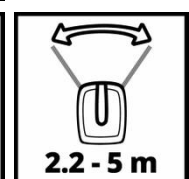

Features & Benefits

- Member of the Power X-Change family, 1x18V battery necessary
- 6-stage electronic speed control
- 8-stage, ergonomic flow rate adjustment knob
- 3.3l filling capacity
- Ergonomic and secure handling thanks to softgrip
- Individually adjustable spread width (max. 5m)
- Spreading of fertiliser, grass seed and even salt
- Year round use for spreading fertiliser, grass seed and salt
- Supplied without battery and charger (available separately)

Technical Data

- Max. surface capacity 800 m²
- Capacity of grit box 3.3 L

Logistic Data

- Product weight 1.24 kg
- Gross weight single packaging 1.78 kg
- Dimensions single packaging 280 x 225 x 305 mm
- Pieces per export carton 4 Pieces
- Gross weight export carton 7.9 kg
- Dimensions Export Carton 578 x 446 x 330 mm
- Container quantity (20"/40"/40"HC) 2800 | 1360 | 3232