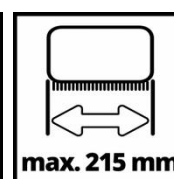

Technical Data

- Voltage 18 V
- Rotation speed 800 - 1400 min⁻¹
- Diameter of brush 115 mm
- Working width (brush MEDIUM) 215 mm

Logistic Data

- Product weight (kg) 4.1
- Gross weight (kg) 5.6
- Dimensions single packaging 1150 x 250 x 215 mm
- Pieces per export carton 2 Pieces
- Gross weight of export carton 12.4 kg
- Dimensions export carton 1170 x 270 x 320 mm
- Container quantity (20"/40"/40"HC) 572 | 1144 | 1304